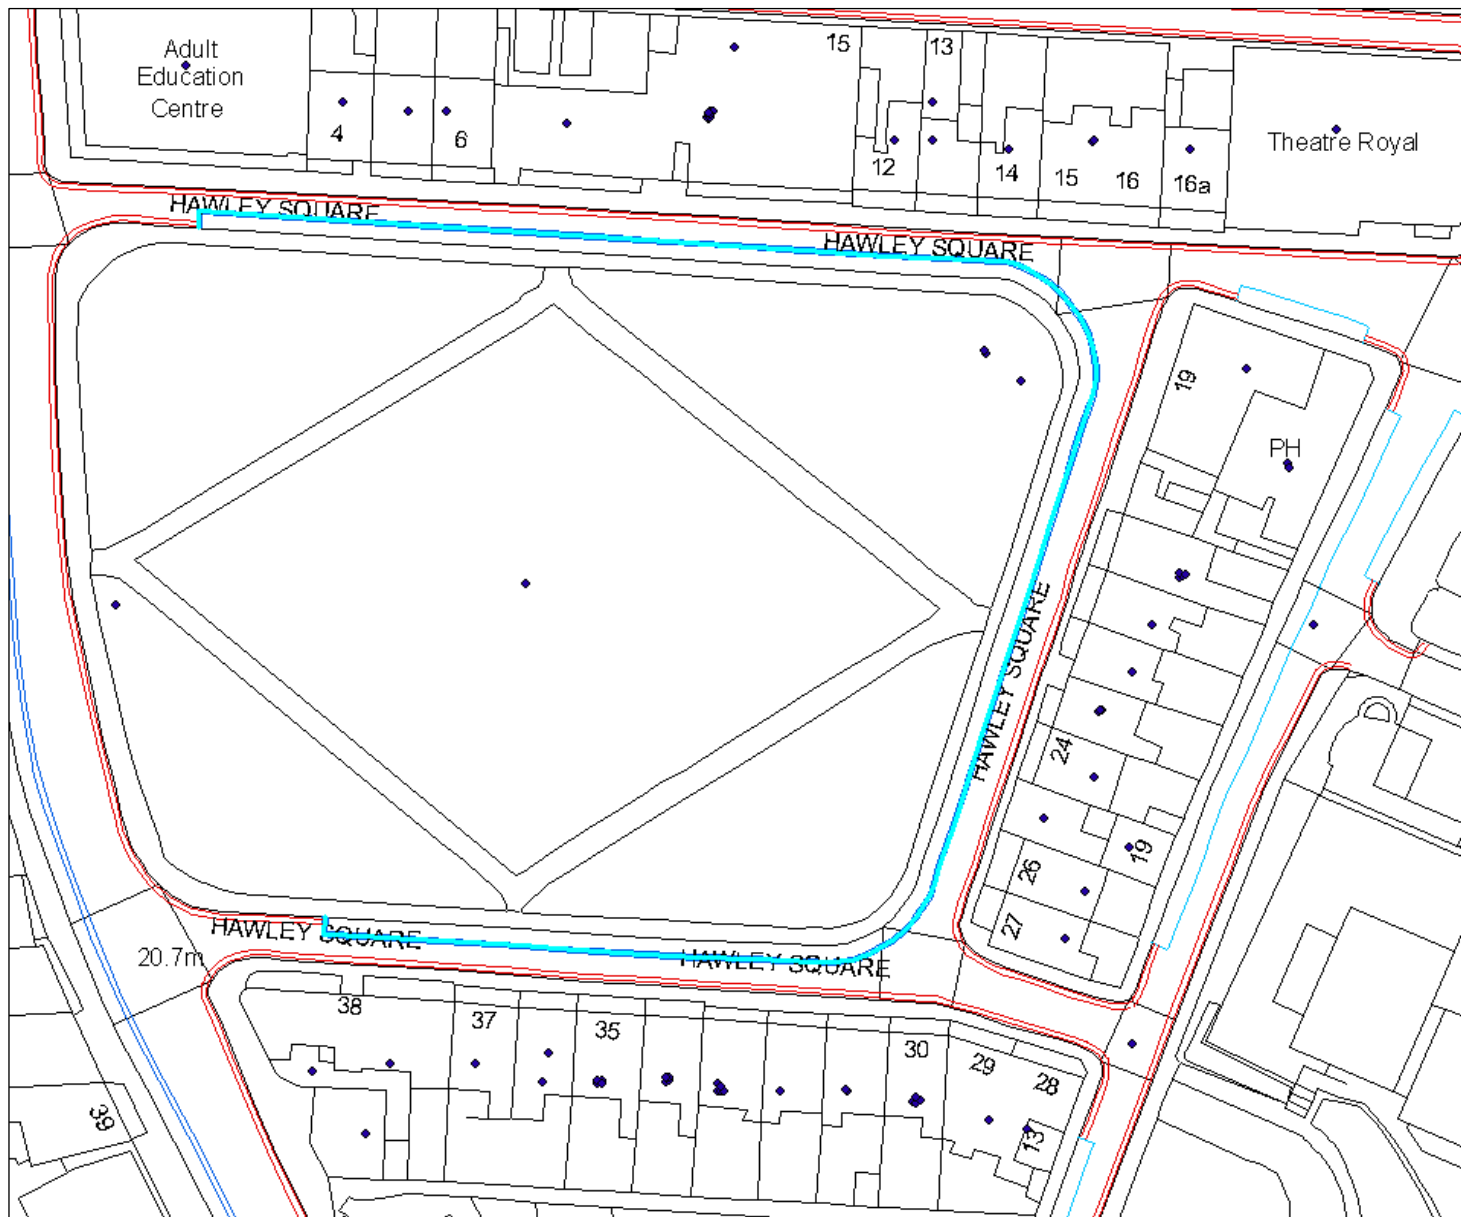

# Hawley Square Margate Appendix 1

Existing pay & display  
changing to mixed pay &  
display and residents  
permits

SLI 100018261